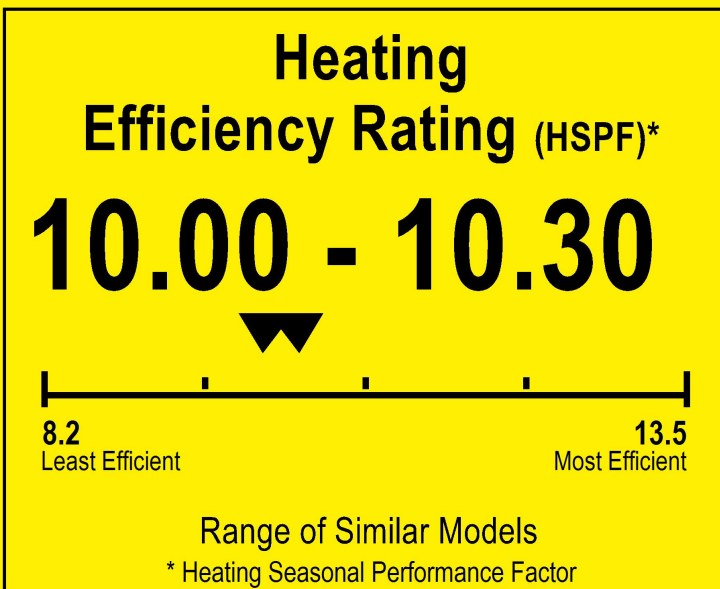

# ENERGYGUIDE

Heat Pump  
Cooling and Heating  
Split System

KLIMAIRE  
Model KMIR436-H217

 This system's efficiency ratings depend on the coil your contractor installs with this unit. The heating efficiency rating varies slightly in different geographic regions. Ask your contractor for details.