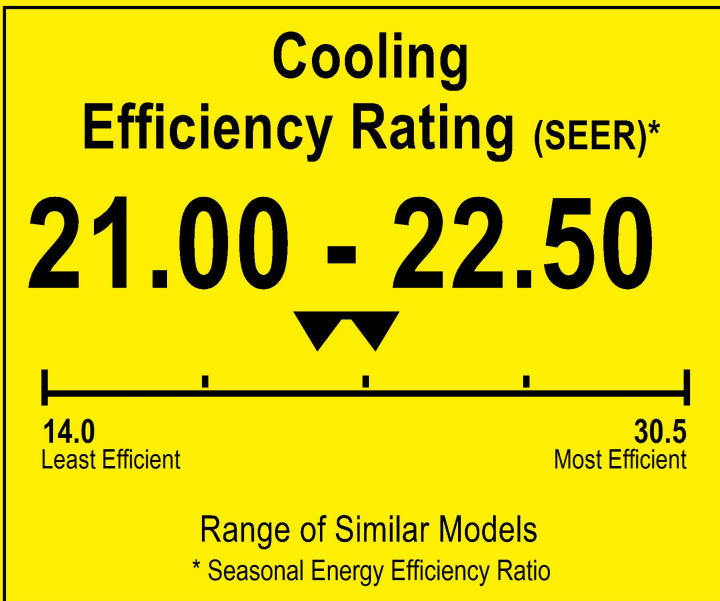

# ENERGYGUIDE

Heat Pump  
Cooling and Heating  
Split System

KLIMAIRE  
Model KMIR436-H217

 This system's efficiency ratings depend on the coil your contractor installs with this unit. The heating efficiency rating varies slightly in different geographic regions. Ask your contractor for details.