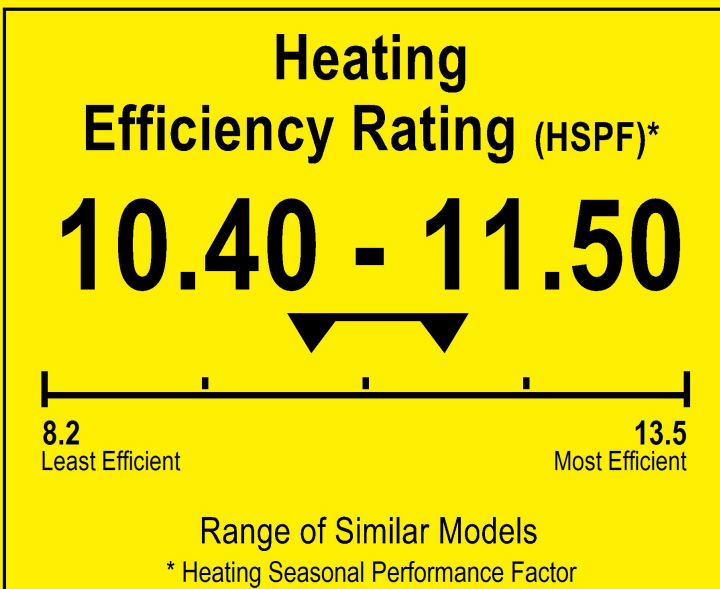

# ENERGYGUIDE

Heat Pump  
Cooling and Heating  
Split System

KLIMAIRE  
Model KMIR545-H219

▼ This system's efficiency ratings depend on the coil your contractor installs with this unit. The heating efficiency rating varies slightly in different geographic regions. Ask your contractor for details.