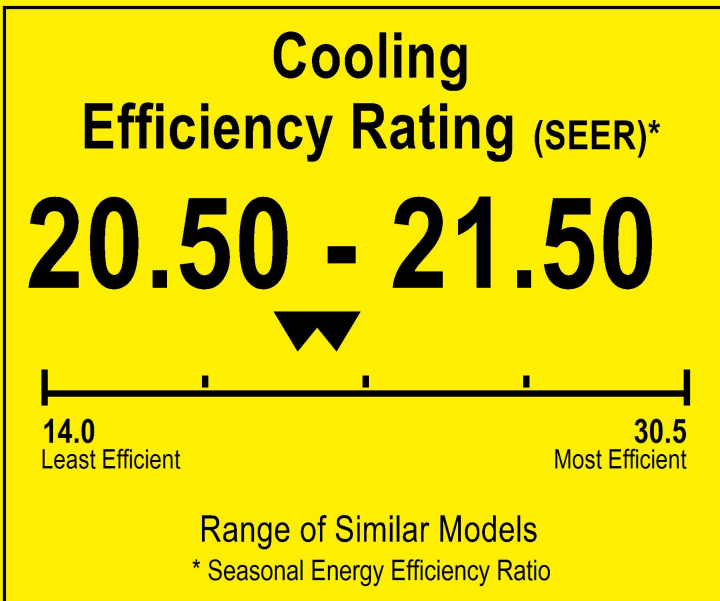

# ENERGYGUIDE

Heat Pump  
Cooling and Heating  
Split System

KLIMAIRE  
Model KMIR545-H219

▼ This system's efficiency ratings depend on the coil your contractor installs with this unit. The heating efficiency rating varies slightly in different geographic regions. Ask your contractor for details.