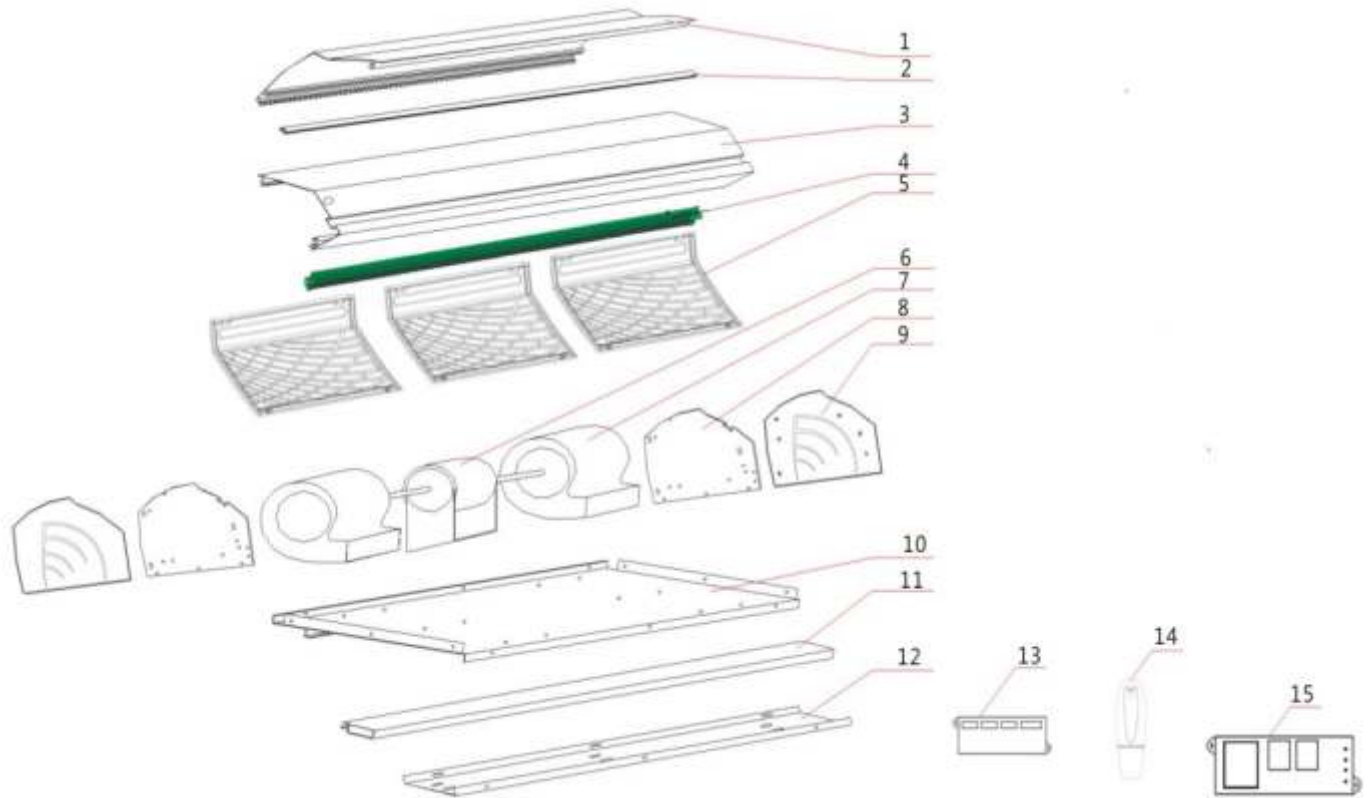

Maxwell

Exploded View- MASF series Air Curtain

NO.	Part's name	NO.	Part's name	NO.	Part's name
1	cover panel	8	Motor	11	Outlet
2	Decorative articles	9	Turbine	12	Mounting plate
3	Front board	10	Left and right side board	13	Remote Control Receiver
4	Wind leader	6	Left and right side cover	14	Remote Control
5	Wind Grill	7	Blower	15	Remote Control Power board